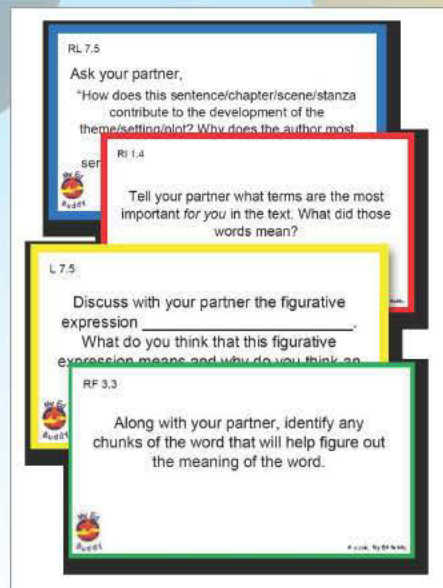

# MY ED BUDDY CLASSROOM SYSTEM ELA

---

*The Classroom System ELA is designed to support a classroom size of 20 students. The kit encourages and promotes student independence.*

# Kit includes 1 Digital Teachers Reference Guide

20 Student Guide Books  
(Your choice of grade)

2 Sets Student Collaborative  
Conversation Cards

1 Set Anchor Chart Posters (10 posters)

20 Student Flip Books  
(Your choice of grade)