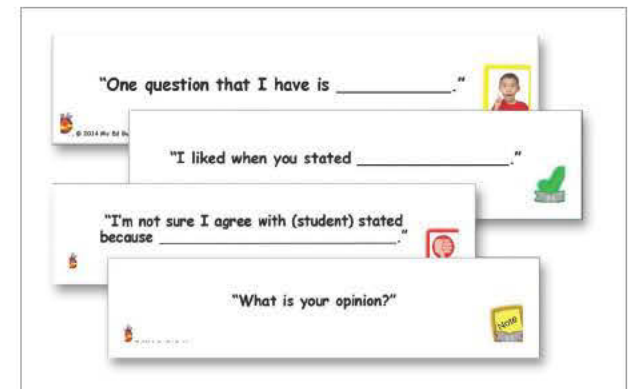

1 Set Accountable Talk Stems