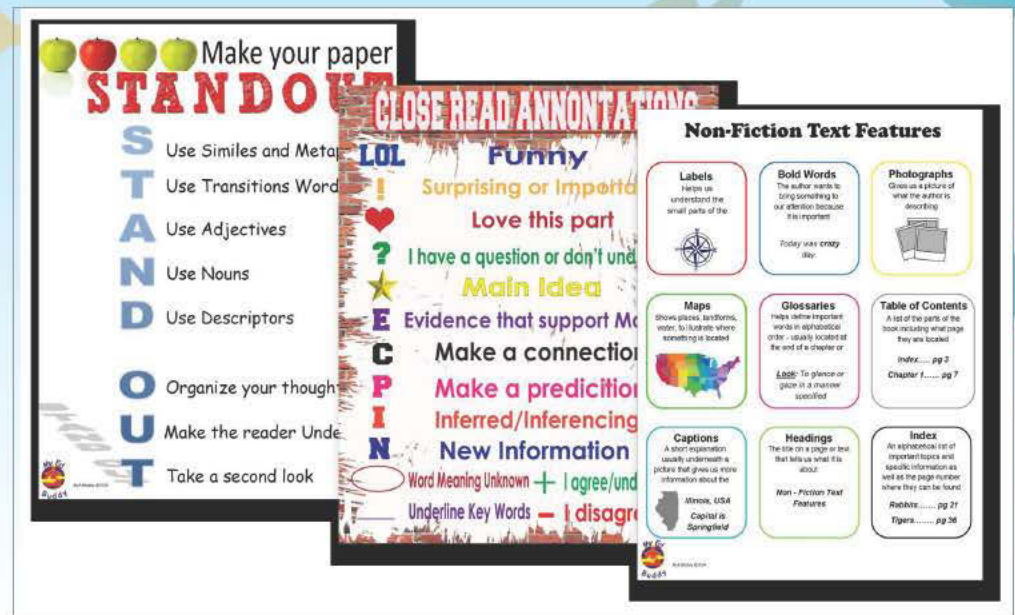

# Kit includes 1 Digital Teachers Reference Guide

20 Student Guide Books  
(Your choice of grade)

2 Sets Student Collaborative  
Conversation Cards

1 Set Anchor Chart Posters (10 posters)

20 Student Flip Books  
(Your choice of grade)