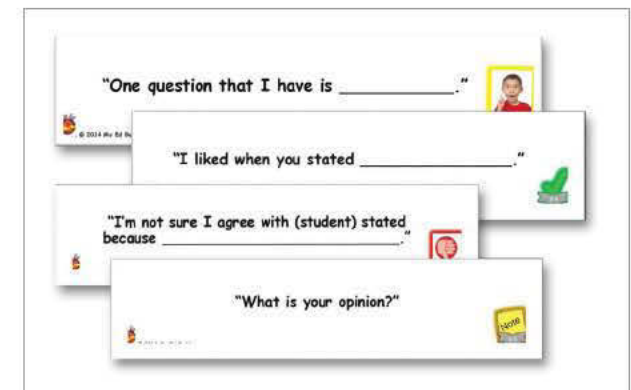

Teacher Starter Kit includes each of the following tools to support modeling of effective instruction.

1 Student Guide Book
(Your choice of grade)

1 Set Student Collaborative
Conversation Cards

1 Set Anchor Chart Posters

1 Student Flip Book
(Your choice of grade)

1 Set Academic Language Cards

1 Set Accountable Talk Stems