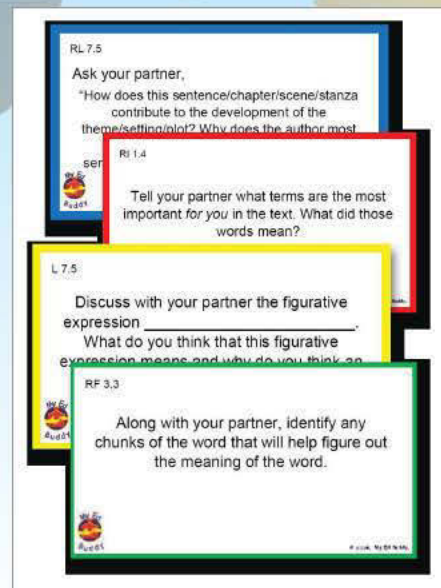

1 Set Student Collaborative
Conversation Cards